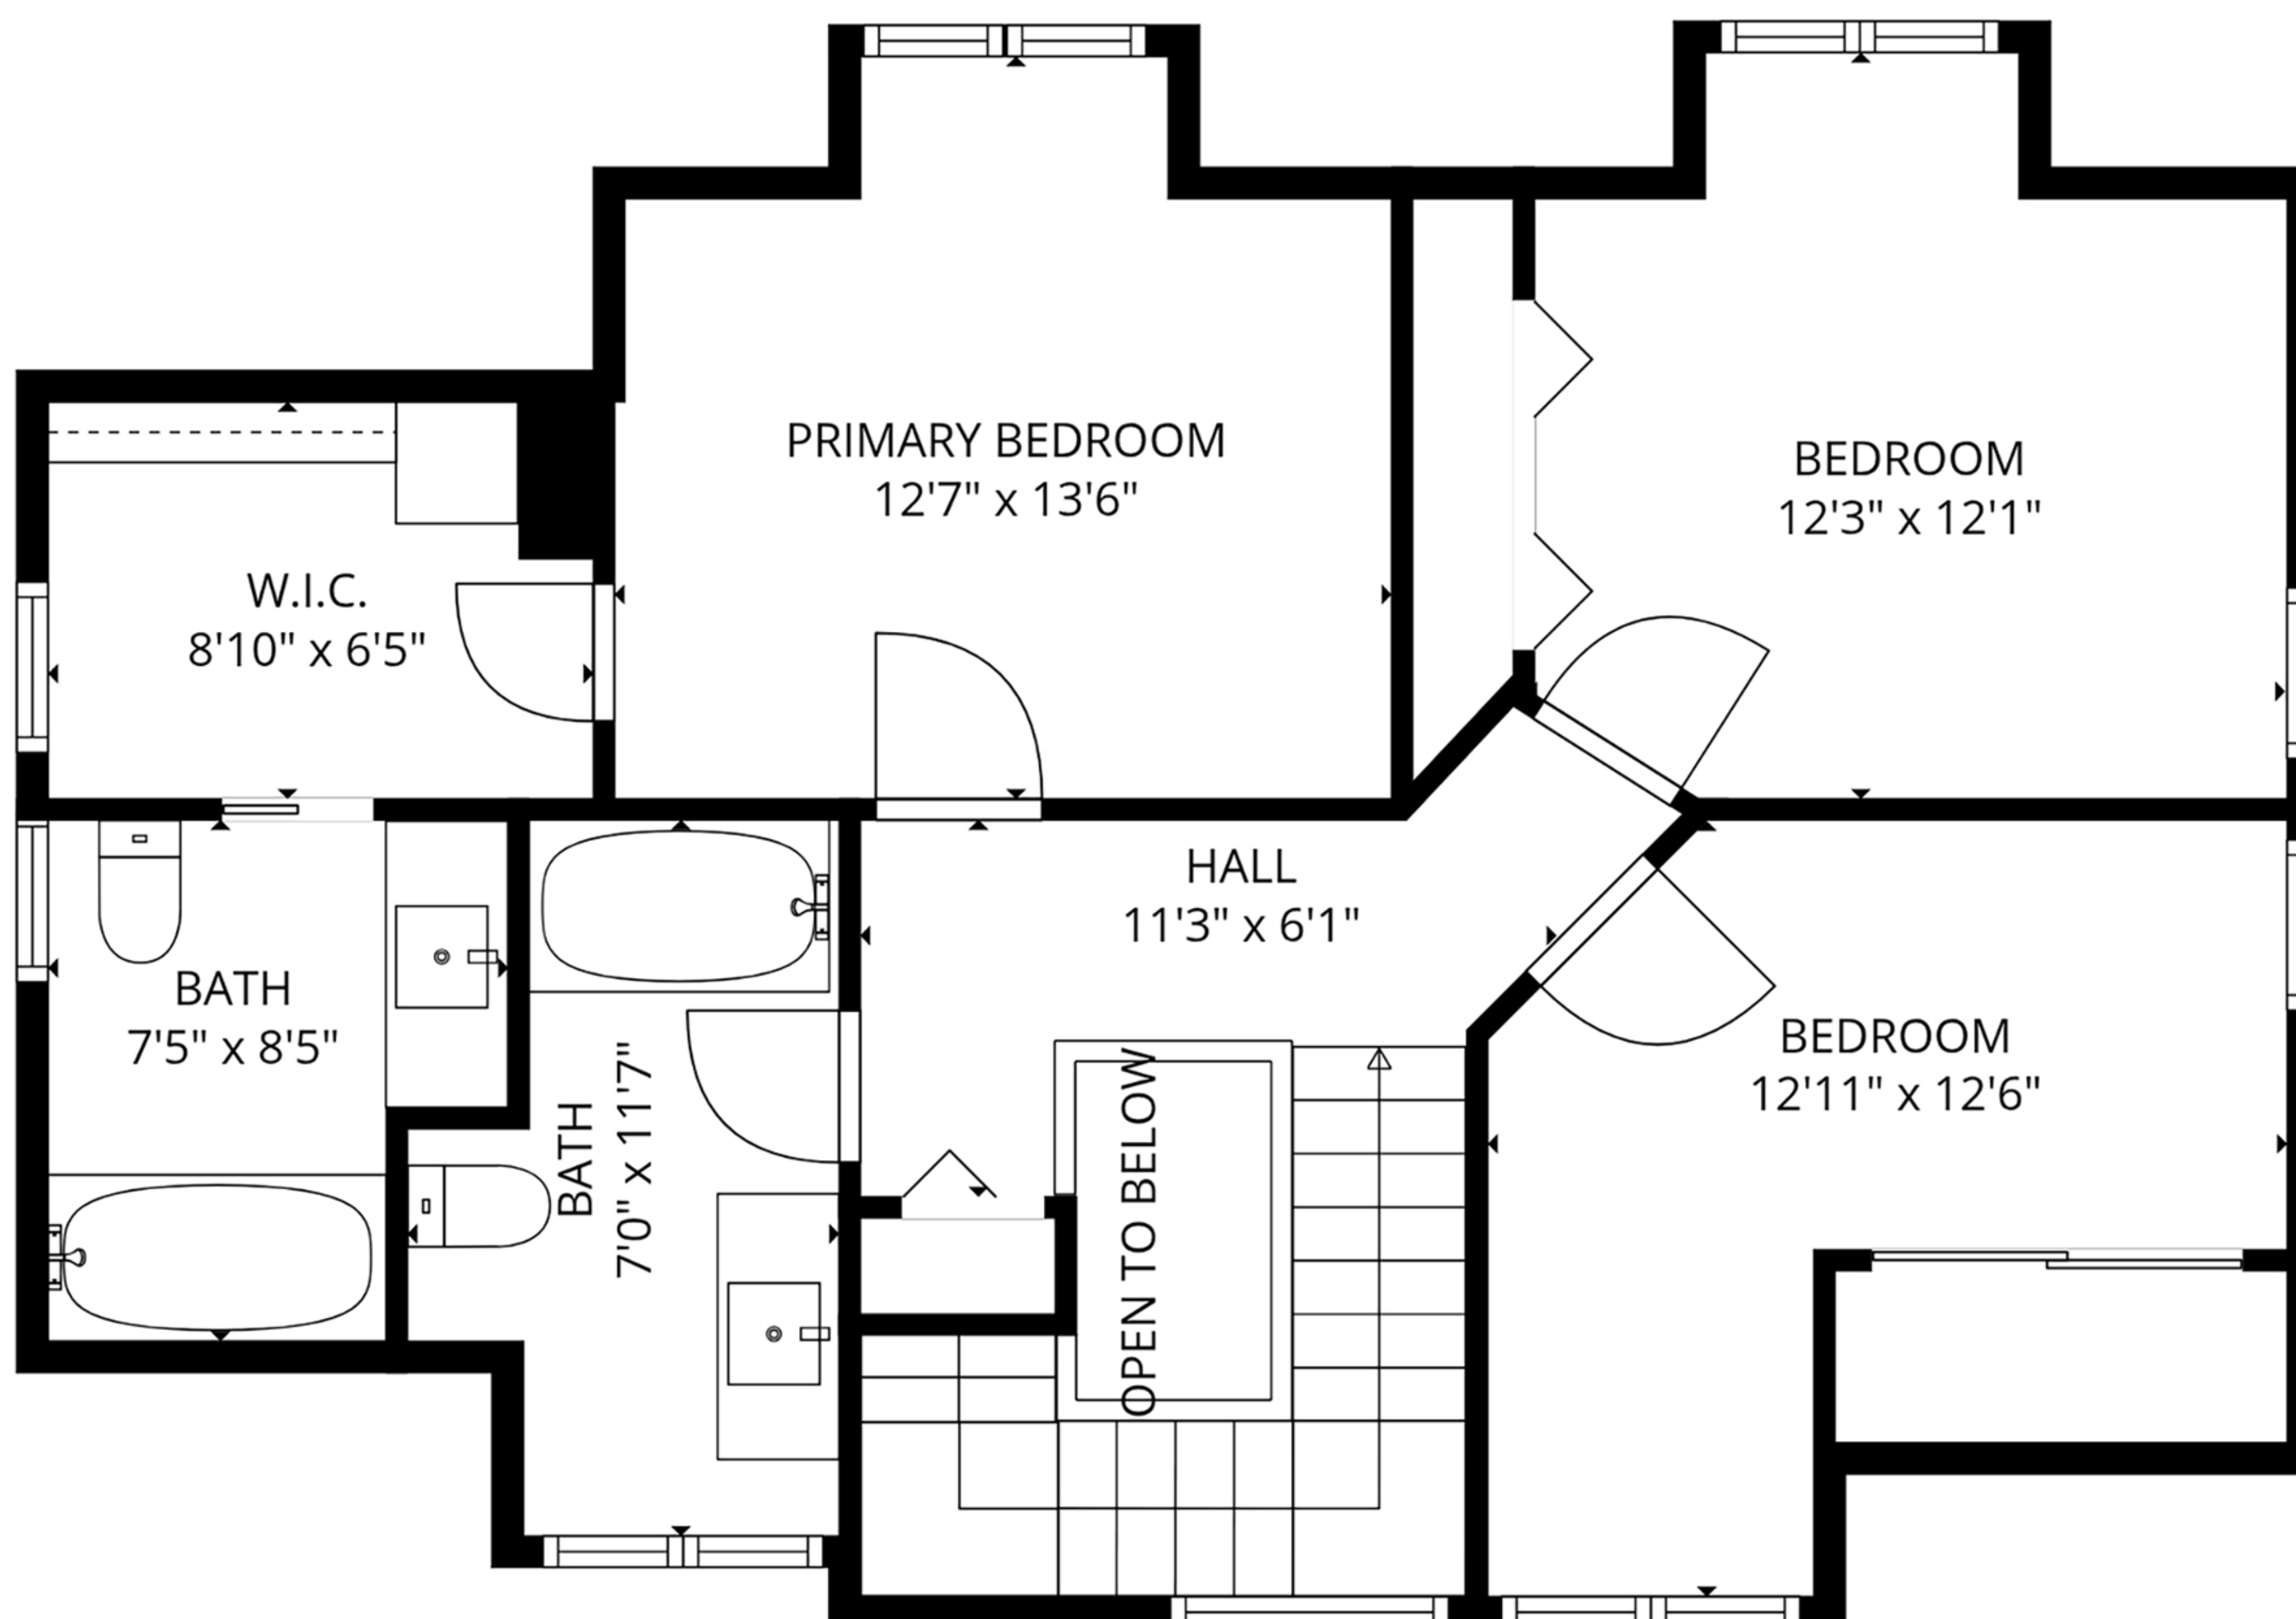

# 345 East Point Rd

Approximate sq ft:  
Main level: 800 sq ft  
Upper level: 800 sq ft

Prepared for the exclusive use of Michael Vautour and Dockside Realty Ltd.  
All measurements are approximate and buyer to verify if important.