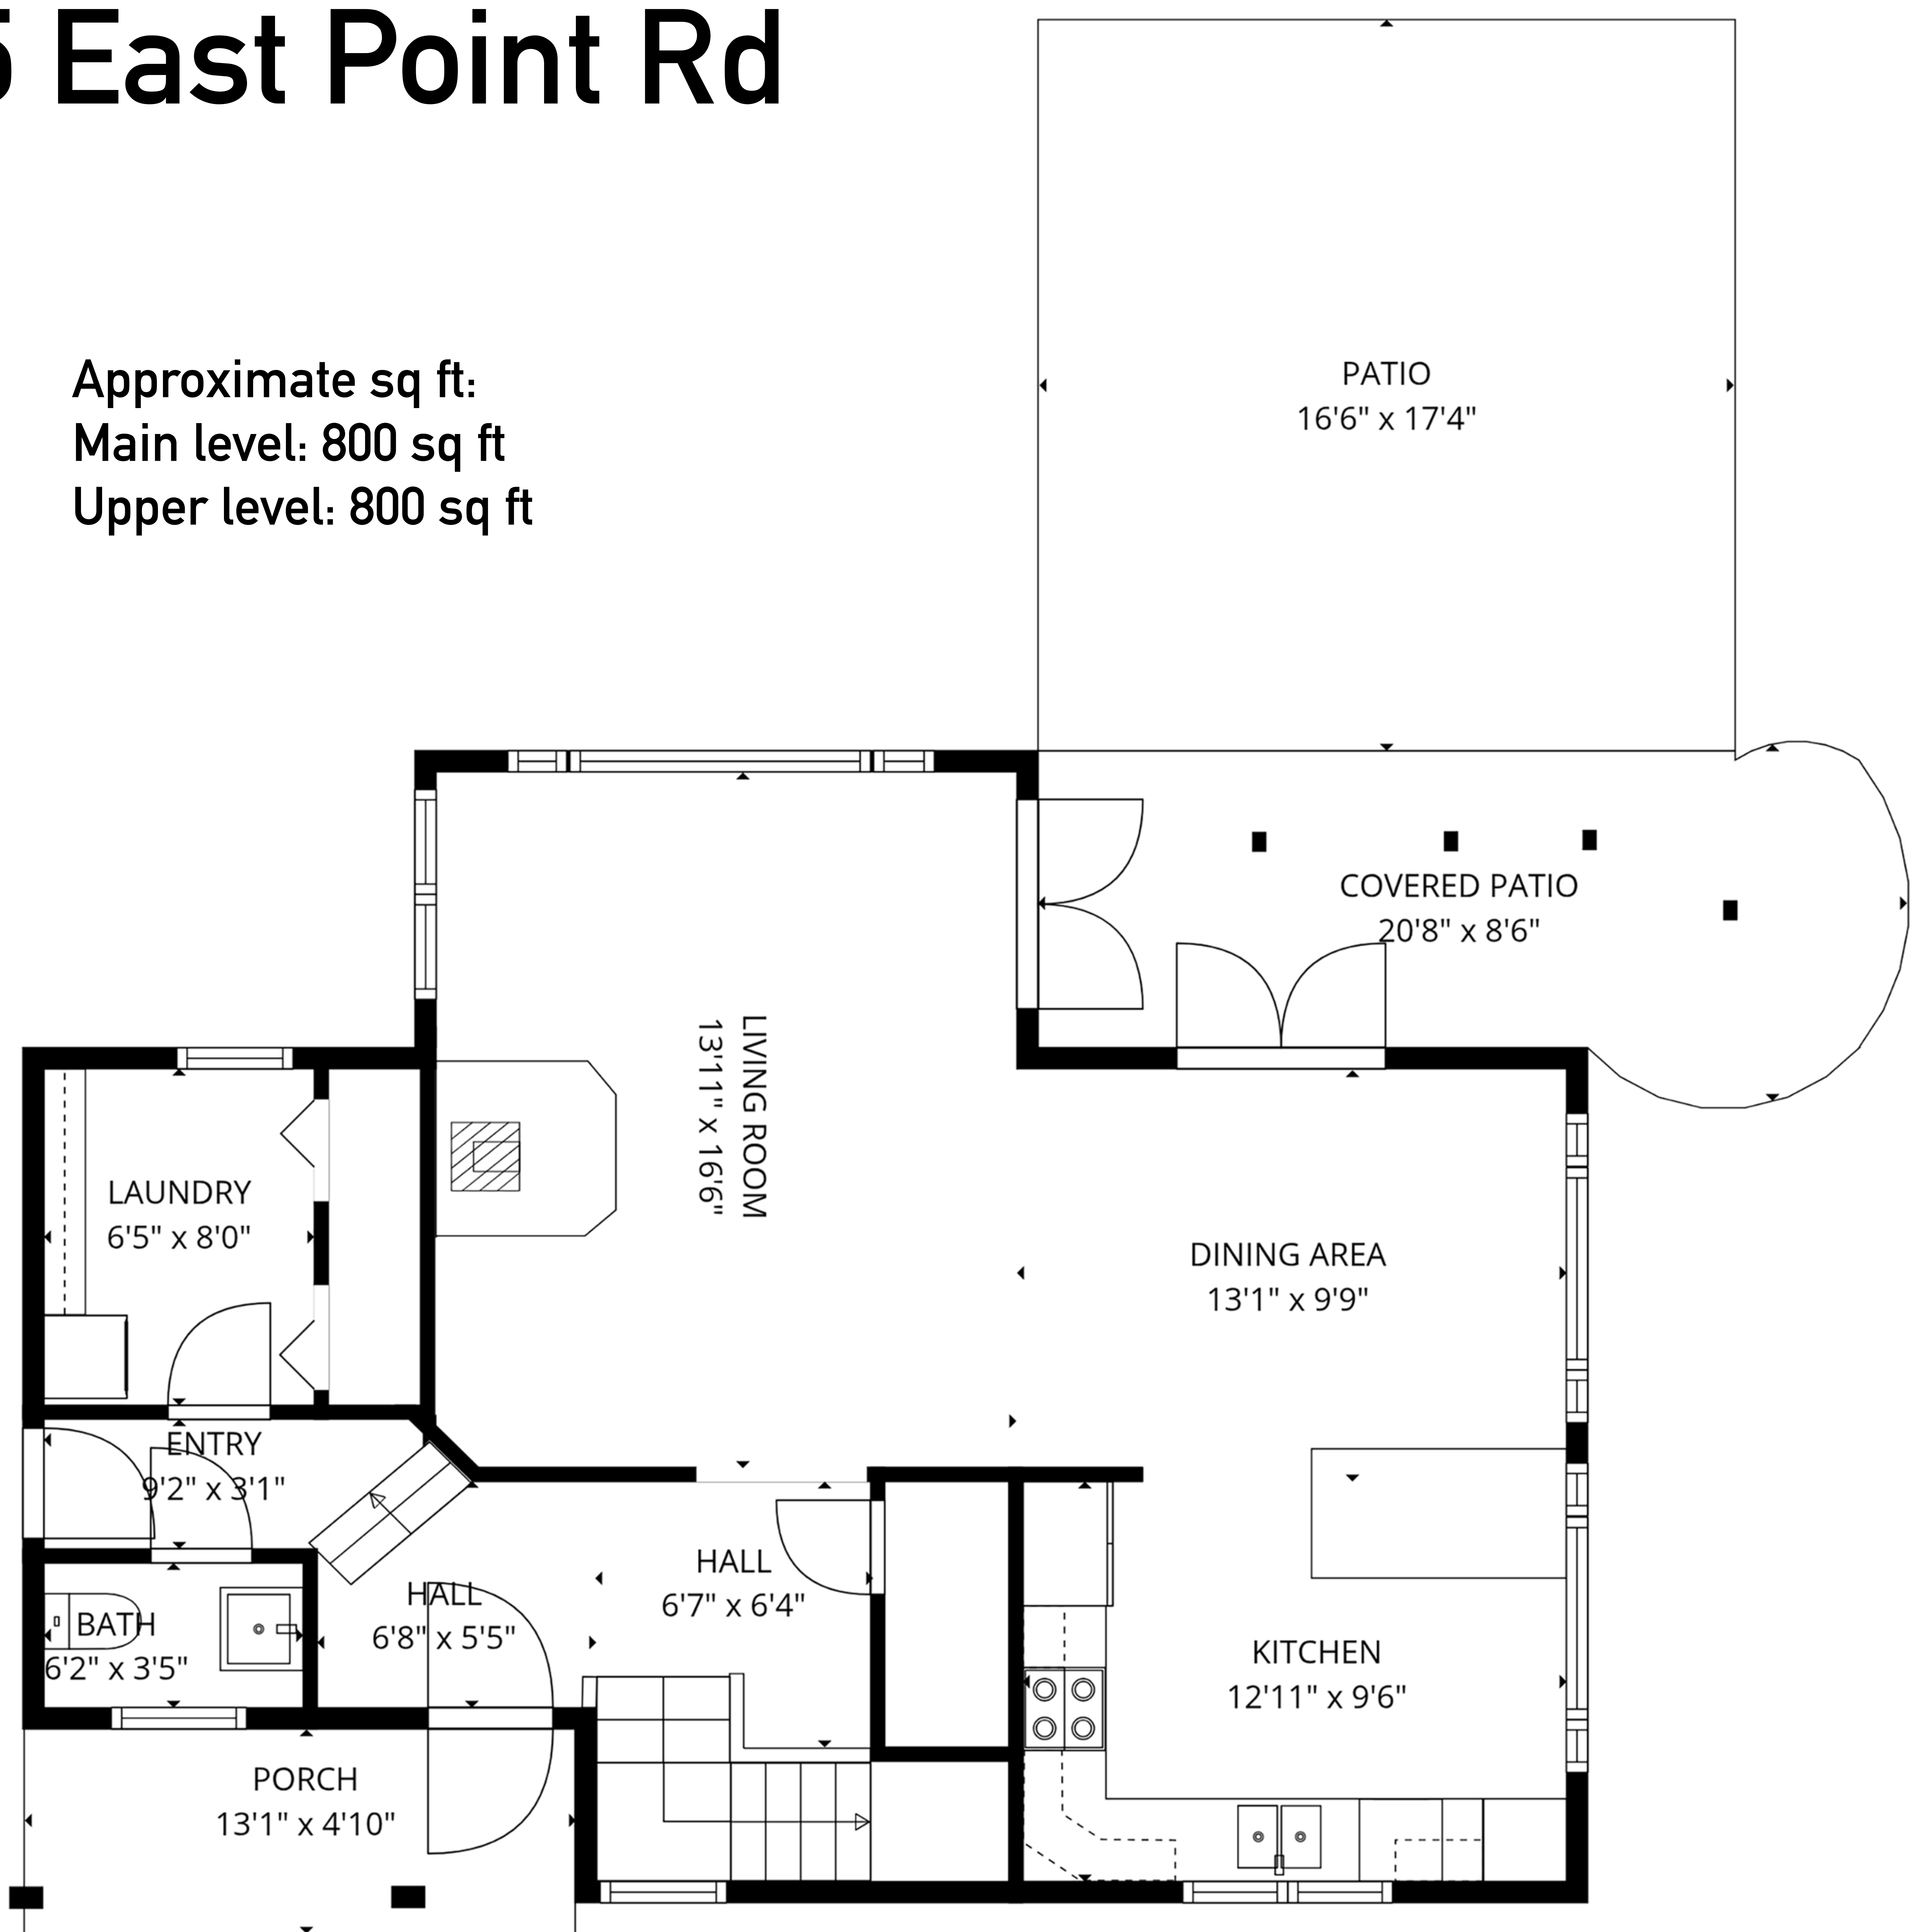

# 345 East Point Rd

Approximate sq ft:  
Main level: 800 sq ft  
Upper level: 800 sq ft

Prepared for the exclusive use of Michael Vautour and Dockside Realty Ltd.  
All measurements are approximate and buyer to verify if important.